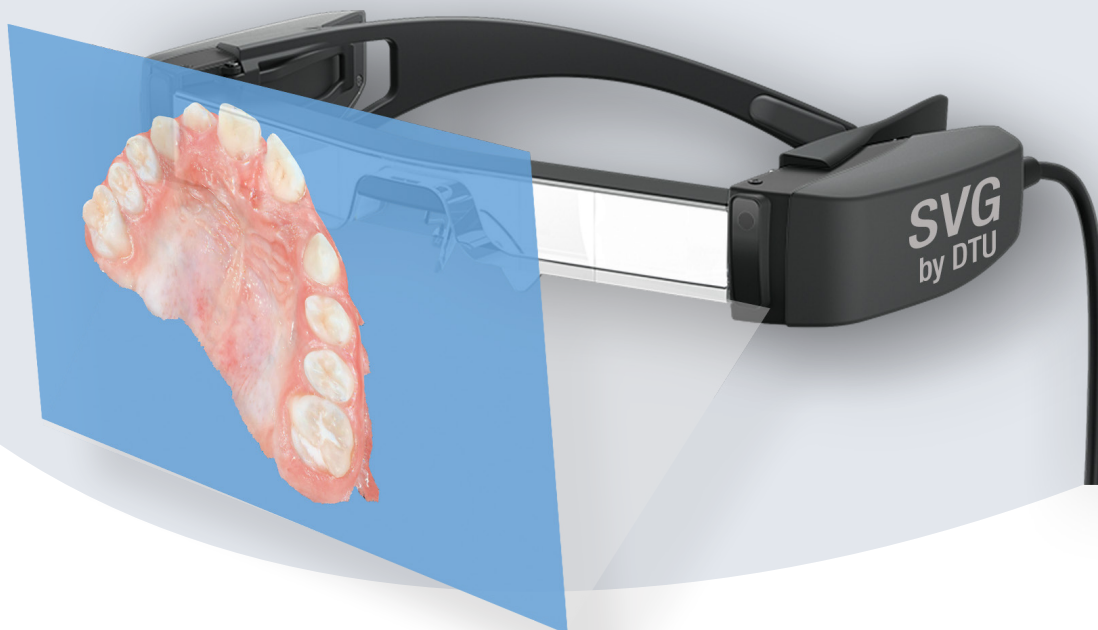

Digital Impression's Innovation

WHAT'S SVG?

Smart View Glasses is a Windows software that interfaces with the most popular CAD systems for the digital impression. It sends real time images on the lens. Easy to install with the wireless system.

SYSTEM REQUIREMENTS

Wi-Fi connection

EFFICIENT, INNOVATIVE AND ERGONOMIC

- Reduce the acquisition time avoiding monitoring on the computer
- Immediate control that allows greater accuracy of the impressions
- Further image impact on the patient
- The sticks adjust dynamically to the dimensions of the user's head
- They are designed to be worn without problems over the glasses

ADVANTAGES

- Full screen detailed visual with transparency
- Ergonomic for a correct work posture
- Real-time synchronization with the wireless CAD system
- Compatible with the intraoral scanner: Carestream – Dentsply – 3shape – Dental Wings – iTero - MEDIT - Shining - Heron - etc...

Driving Method Mono Crystalline Silicon Active Matrix

Display dimensions 0,45 inch wide creen (16:9)

Pixel numbers 2.073.600 pixels (1.920x 1.080) x RGB

FOV (Field Of Vision) 34° about

Screen dimensions (distance of the projection) 120" at 5 meters